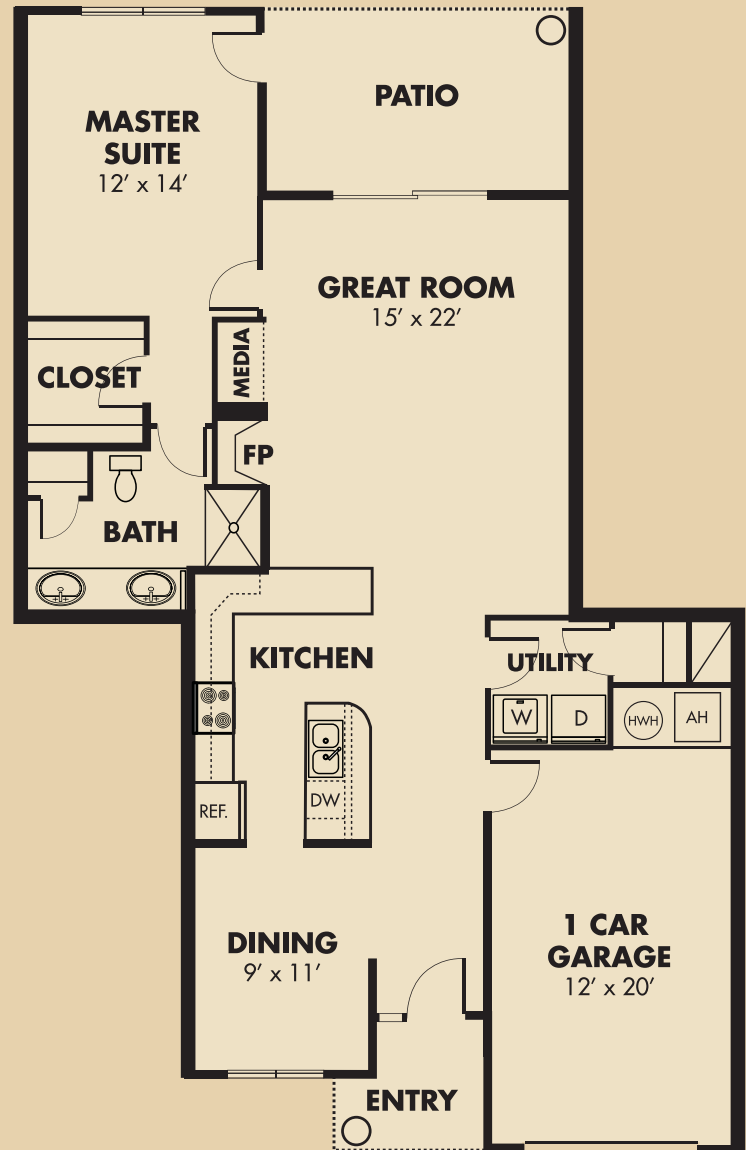

Villas

AT PALM VALLEY

4241 N. Pebble Creek Parkway
Goodyear, Arizona 85395
phone 623.444.5151
www.VillasAtPalmValley.com

PLAN C SPECIAL

1 BEDROOM

1 BATH

1 CAR GARAGE

1185 APPROX. SQ. FT.