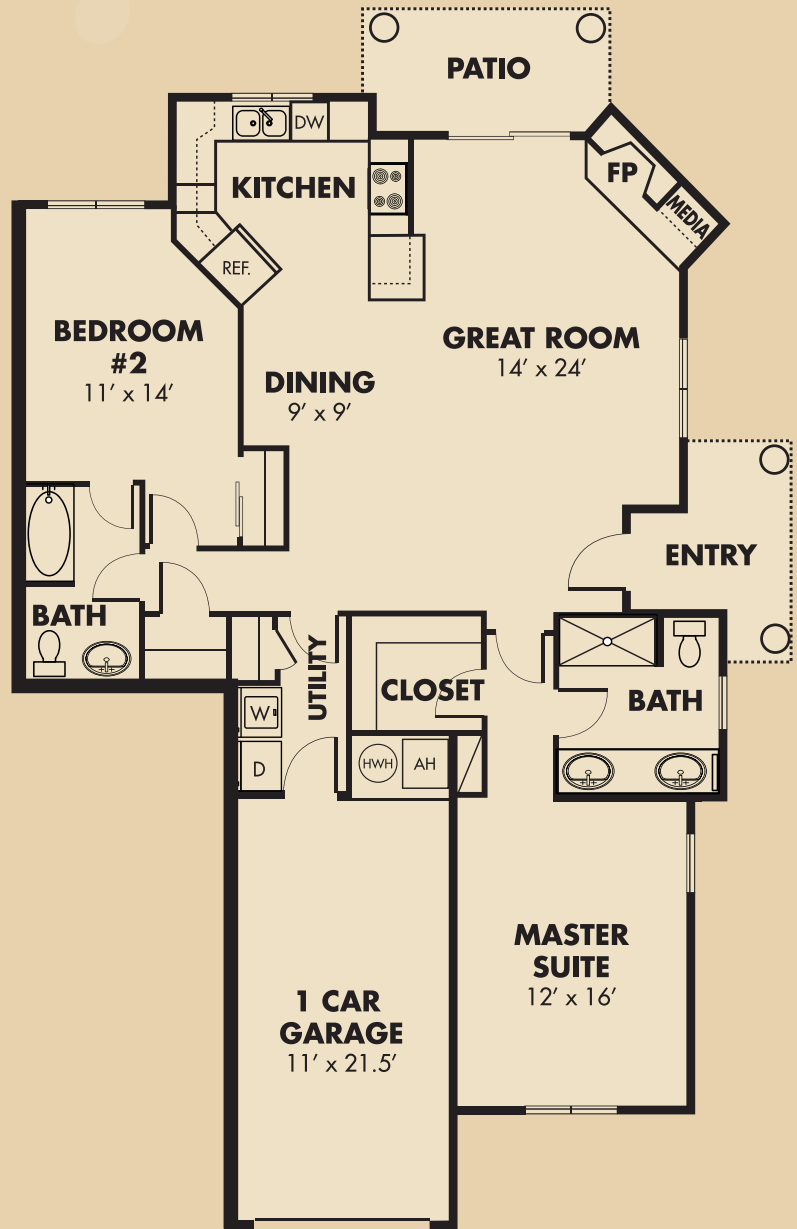

Villas

AT PALM VALLEY

4241 N. Pebble Creek Parkway
Goodyear, Arizona 85395
phone 623.444.5151
www.VillasAtPalmValley.com

PLAN D

2 BEDROOMS

2 BATHS

1 CAR GARAGE

1360 APPROX. SQ. FT.

8510 E. Shea Blvd., Ste. 100
Scottsdale, AZ 85260
TheCondoProsAZ.com
phone 602.953.6825