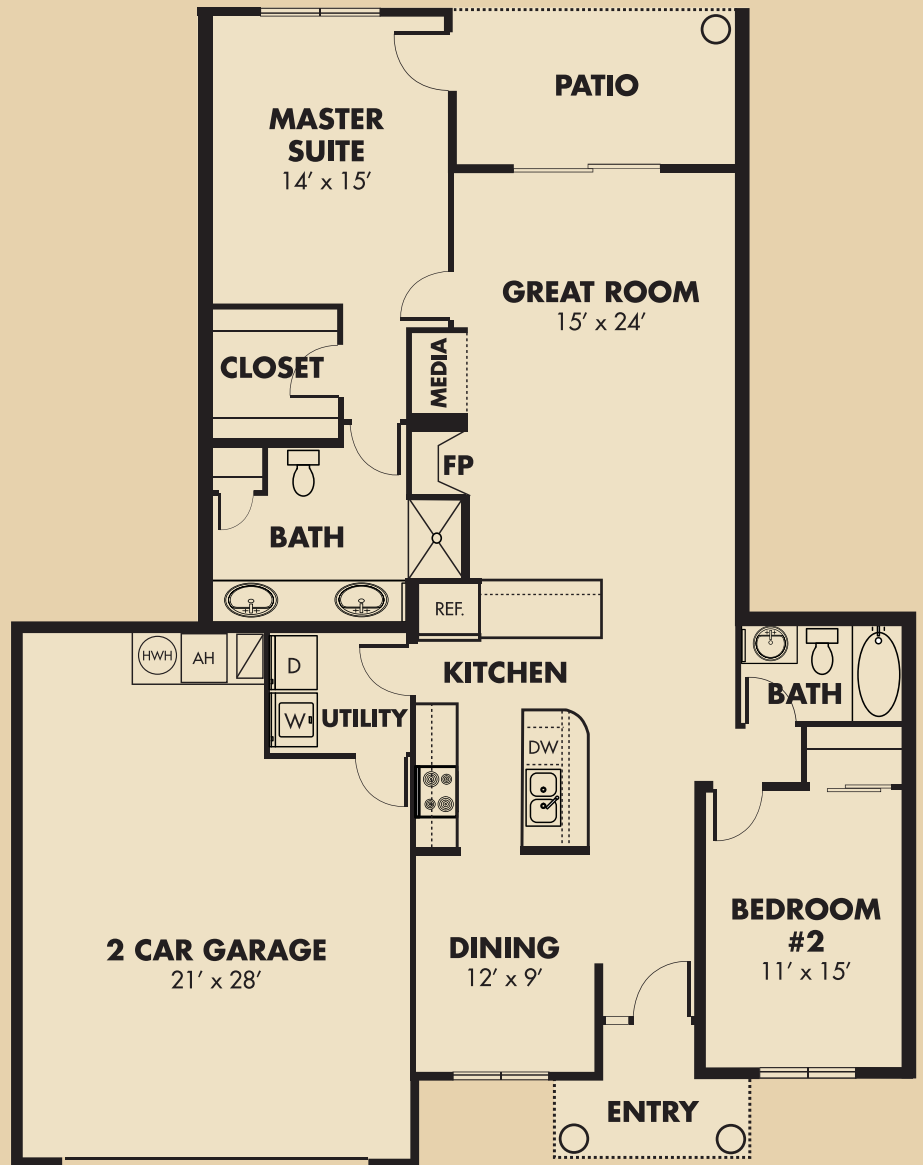

Villas

AT PALM VALLEY

4241 N. Pebble Creek Parkway
 Goodyear, Arizona 85395
 phone 623.444.5151
 www.VillasAtPalmValley.com

PLAN E

2 BEDROOMS

2 BATHS

2 CAR GARAGE

1476 APPROX. SQ. FT.