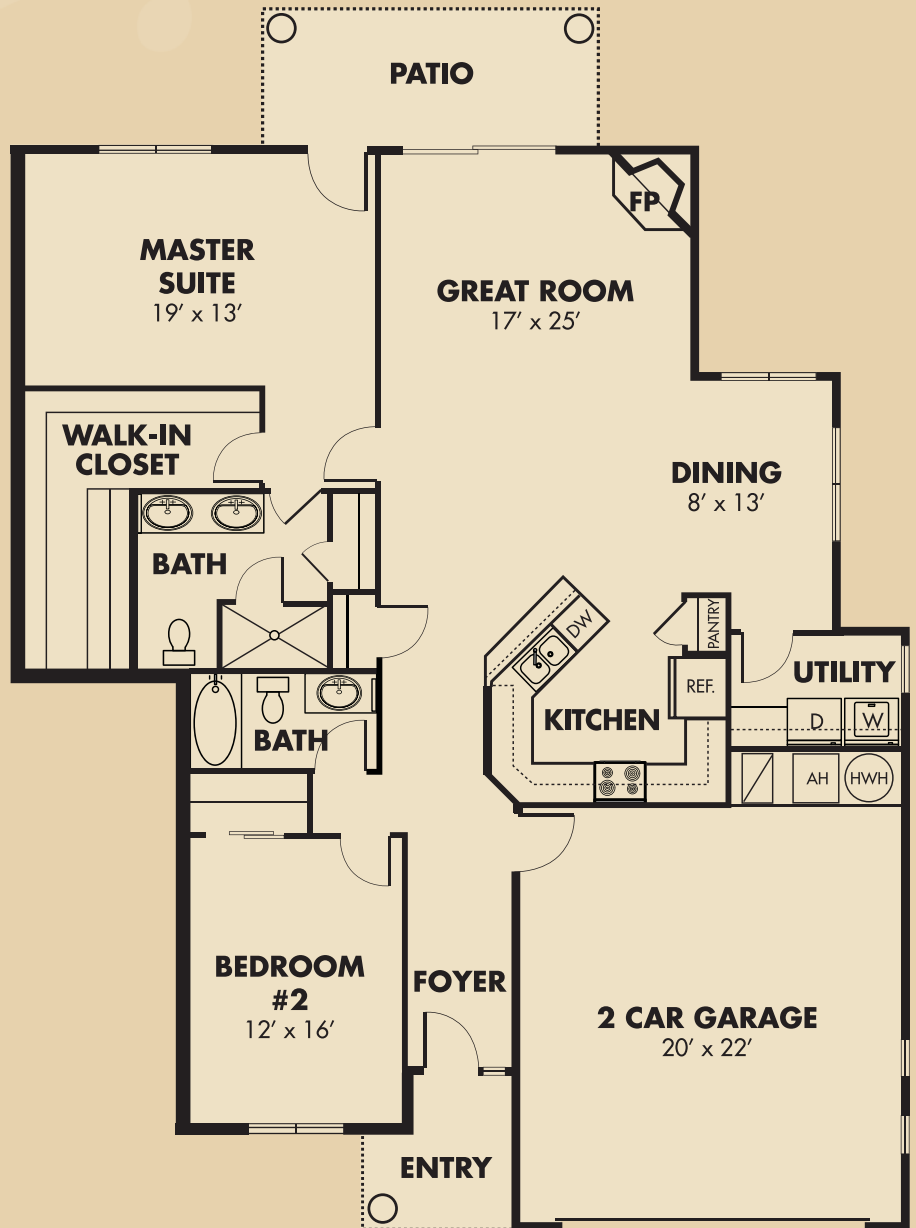

Villas

AT PALM VALLEY

4241 N. Pebble Creek Parkway
Goodyear, Arizona 85395
phone 623.444.5151
www.VillasAtPalmValley.com

PLAN F

2 BEDROOMS

2 BATHS

2 CAR GARAGE

1632 APPROX. SQ. FT.

8510 E. Shea Blvd., Ste. 100
Scottsdale, AZ 85260
TheCondoProsAZ.com
phone 602.953.6825